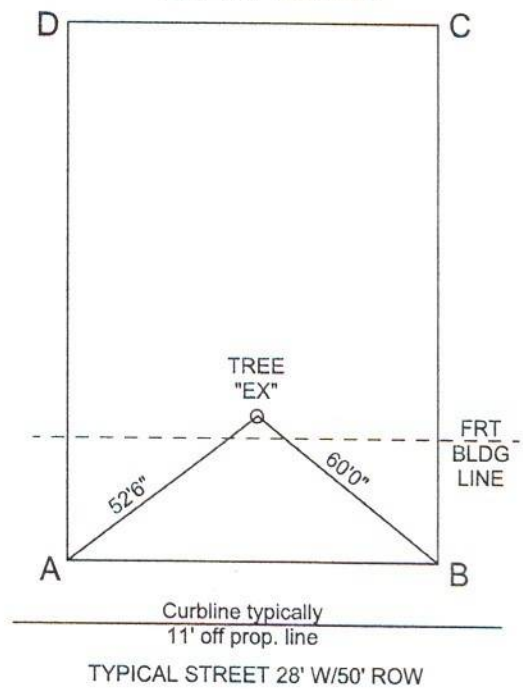

# ACCURATE TREE LOCATOR

YOUR LOT

EXAMPLE LOT

PROPERTY PIN TREE	PROPERTY PIN				SIZE AND NOTES
	A	B	C	D	
1					
2					
3					
4					
5					
6					
7					
8					
9					
10					
11					
12					
13					
14					
15					
EX	52'6"	60'0"			24" D. OAK, MUST SAVE!

**NOTES:** Dimensions MUST be taken from the metal property pins to the CENTER of each tree. Measure two dimensions for each tree, from the closest two pins. On a lot with more property pins, simply label them (E, F, etc.), add them to the chart, and measure to the closest two pins.