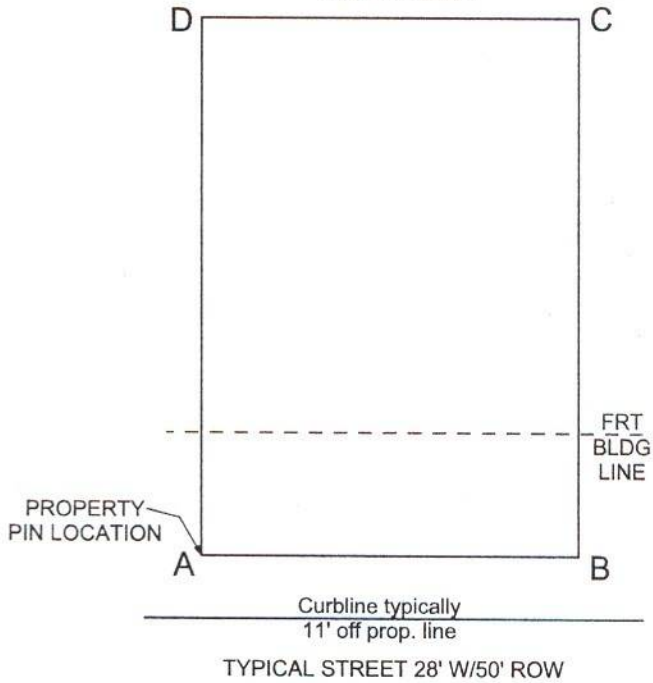

# ACCURATE TREE LOCATOR

YOUR LOT

EXAMPLE LOT

PROPERTY PIN TREE	PROPERTY PIN				SIZE AND NOTES
	A	B	C	D	
1					
2					
3					
4					
5					
6					
7					
8					
9					
10					
11					
12					
13					
14					
15					
EX	52'6"	60'0"			24" D. OAK, MUST SAVE!

**NOTES:** Dimensions MUST be taken from the metal property pins to the CENTER of each tree. Measure two dimensions for each tree, from the closest two pins. On a lot with more property pins, simply label them (E, F, etc.), add them to the chart, and measure to the closest two pins.